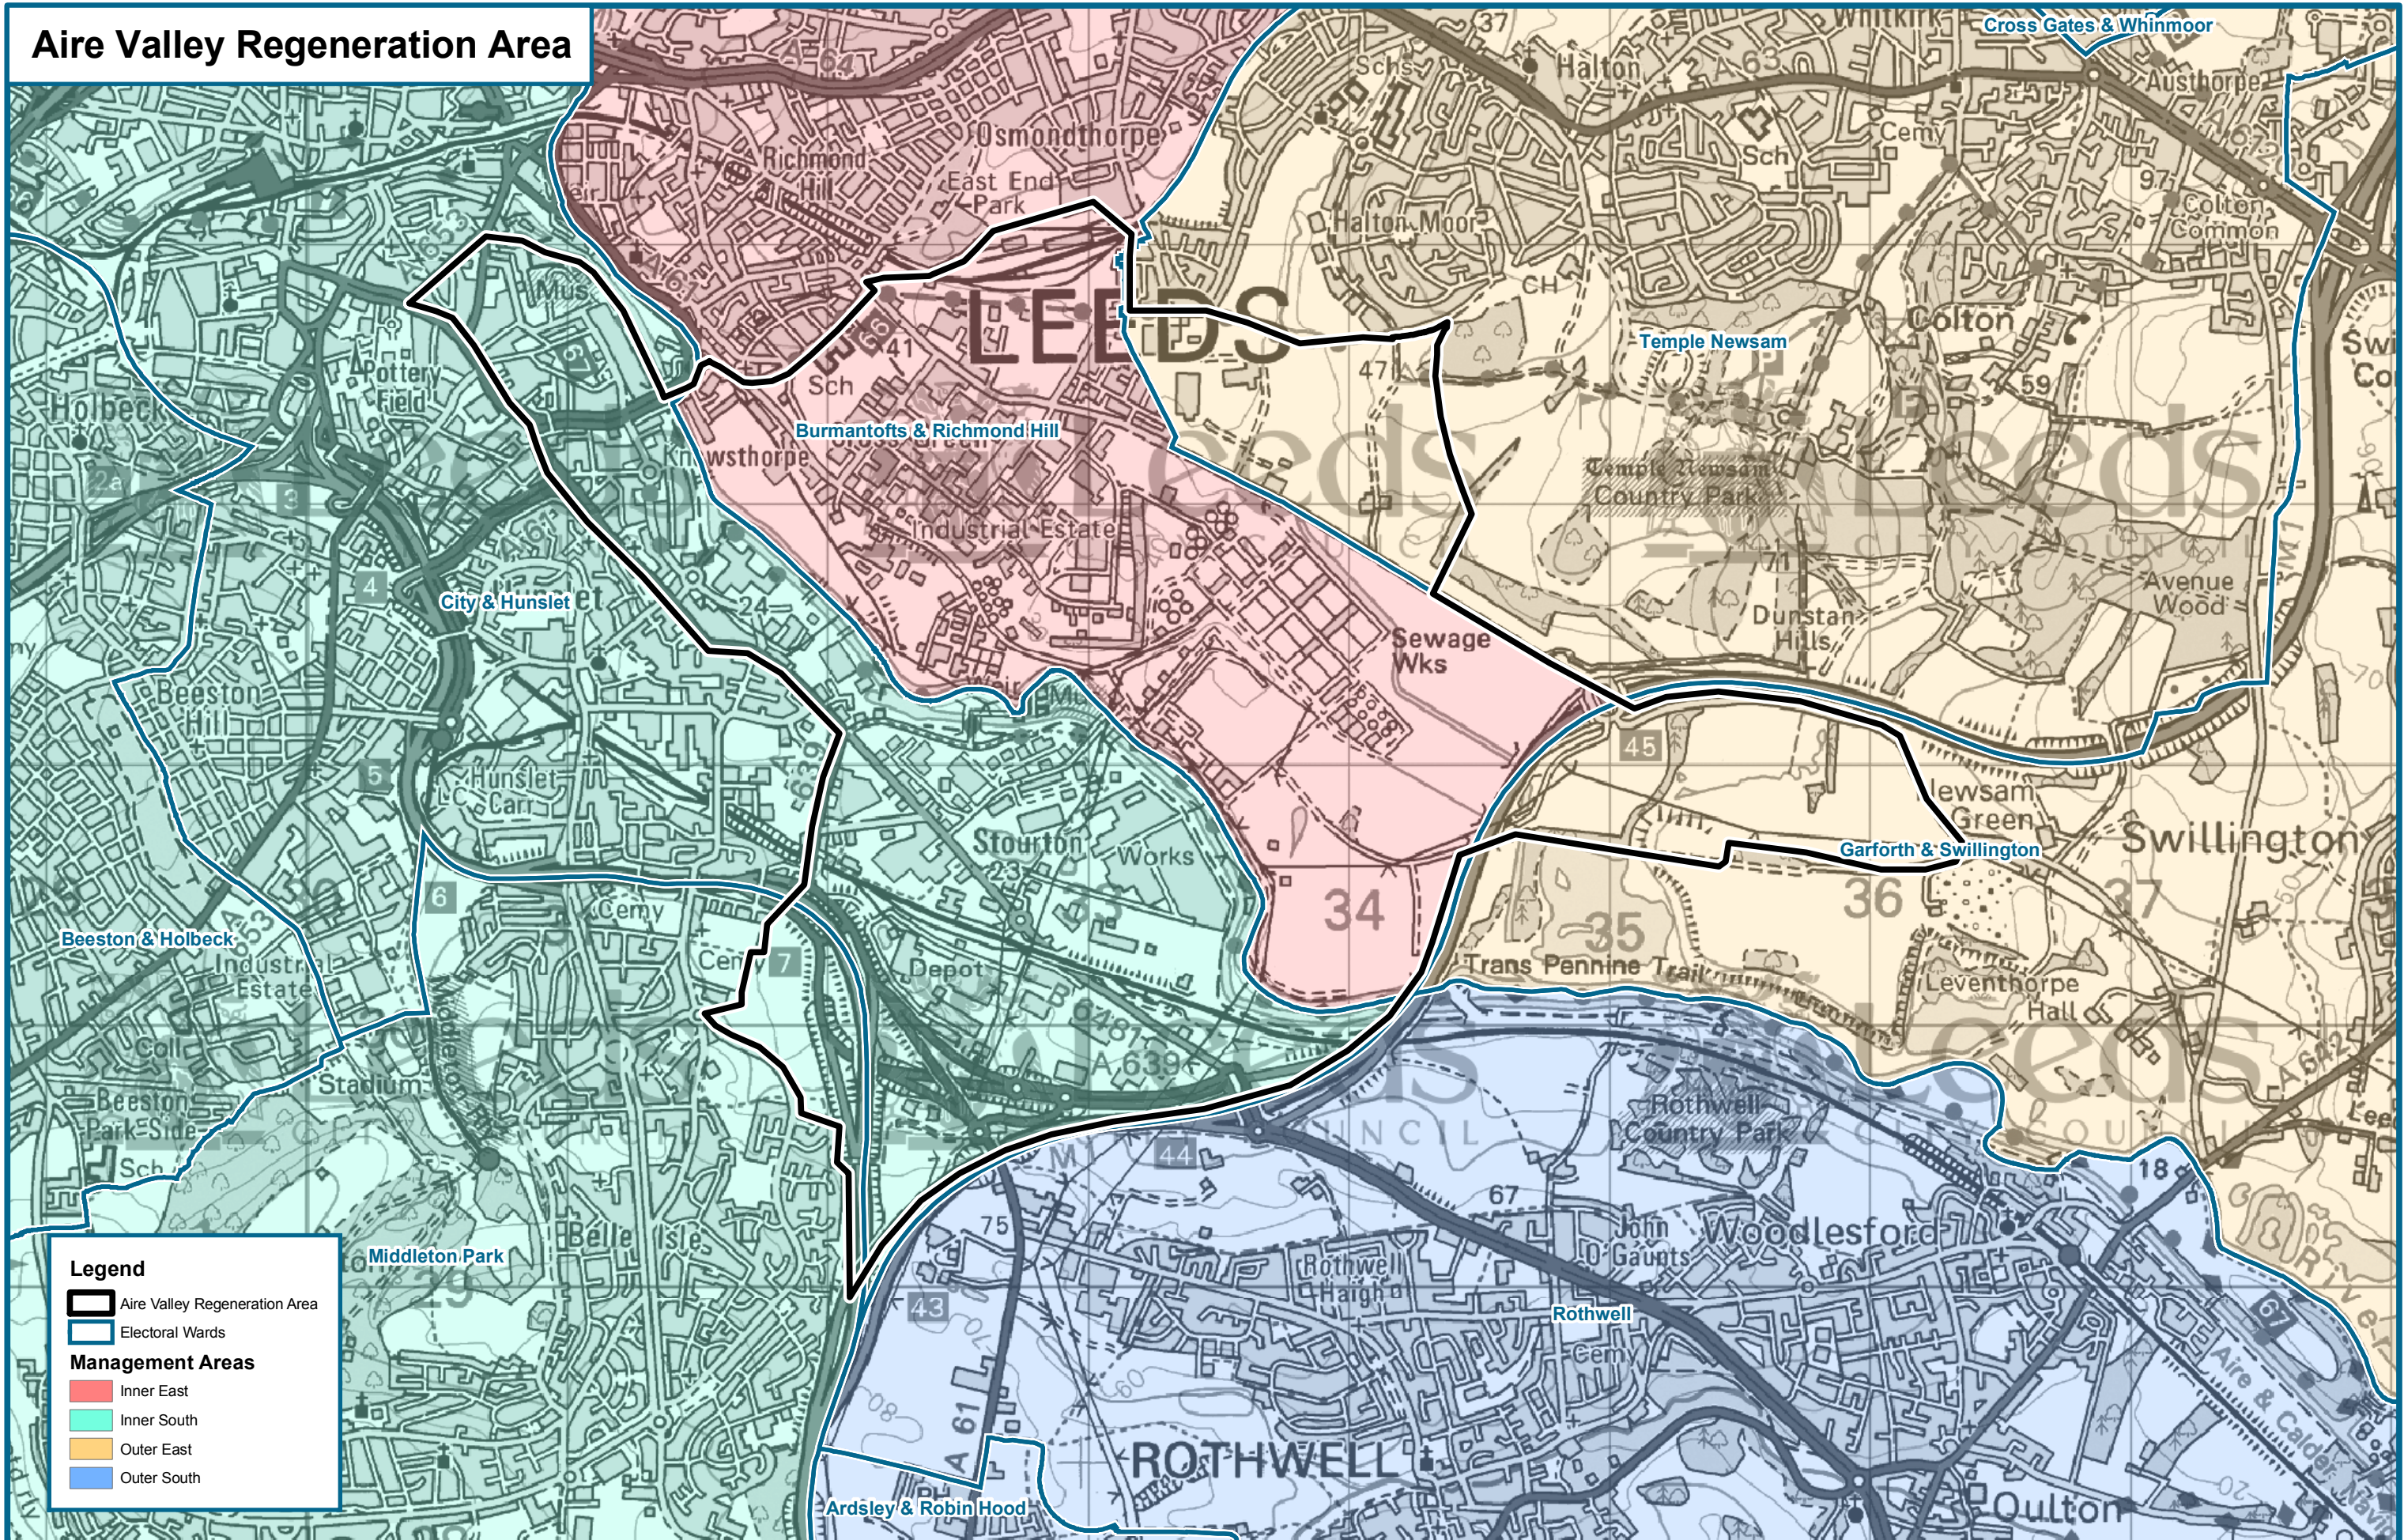

Aire Valley Regeneration Area

Legend

- Aire Valley Regeneration Area
- Electoral Wards

Management Areas

- Inner East
- Inner South
- Outer East
- Outer South

PRODUCED BY NEIGHBOURHOOD SERVICES, LEEDS CITY COUNCIL

This map is based upon the Ordnance Survey's Digital Data with the permission of the Ordnance Survey on behalf of the Controller of Her Majesty's Stationary Office
 © Unauthorised reproduction infringes Crown Copyright and may lead to prosecution or civil proceedings
 © Crown Copyright. All rights reserved. Leeds City Council O.S. Licence No. 100019567 (2008)